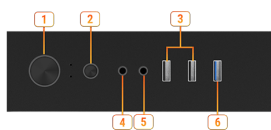

FEATURES

4mm Tempered Glass

4mm tinted tempered glass side panel, making it ideal for showcasing your build with (RGB) lighting

Optimized for Water Cooling

Fully compatible with 360mm, 280mm, and 120mm radiators

Optimized Air Flow

Up to 6x system fans could be installed. Provides the whole system with ventilation for better stability

Magnetic Filters

The case of magnetic filter on top side is designed to give users the best experience in un-installing and cleaning

RGB Fan Included

Built-in RGB fan for striking lighting and vivid lighting effect

CONNECTIONS

1. Power Button
2. Reset Button
3. Front USB 2.0 Ports
4. Front HD Audio
5. Front MIC
6. Front USB 3.2 Gen 1 Port