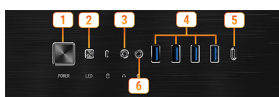

ARGB Fan Included

Packing with 3 x 200mm and 1 x 120mm addressable RGB fans support MSI Mystic Light for the unlimited customization options

Vertical Graphics Support

Additional vertical slots and construction kit for user to show off your gaming graphics card in the vertical position.

Mystic Light

MSI Mystic light offers multiple colors and effects for you to set up your rig with your own style

Extractable radiator bracket design

The modular radiator bracket is for easy installation of radiator without tools

CONNECTIONS

1. Power Button
2. LED Control Button
3. Front HD Audio
4. Front USB 3.2 Gen1 Type A
5. Front USB 3.2 Gen2 Type C
6. Front MIC

PC CASE

MPG SEKIRA 500X

BATTLE FOR YOUR OATH