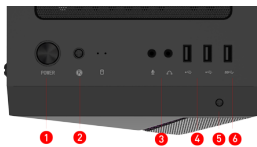

SPECIFICATIONS

Support MB Form Factor	ATX / Micro-ATX / Mini-ITX
Product Name	MAG VAMPIRIC 100L
Dimension	390 (D) x 205 (W) x 457 (H) mm / 15.35 (D) x 8.07 (W) x 17.99 (H) inches
Weight	4.7Kg / 10.36lbs
I/O Ports	USB 3.2 Gen 1 Type A x 1 USB 2.0 x2 Audio x1 Mic x1
Driver Bays	2.5" x 2 + 3.5" x 2 (1 x compatible with 2.5")
Case Expansion Slots	7
RADIATOR LAYOUT	Front: 120 / 240mm Rear: 120 mm
Maximum GPU Length	300mm / 11.81 inch
Maximum CPU Cooler Length	160mm / 6.3 inch
Lightning	ARGB
Power Supply	Standard ATX, max up to 270mm (without 3.5" HDD tray installed)

CONNECTIONS

1. Power Button
2. Reset Button
3. Mic in / Audio out
4. USB 2.0x 2
5. Insta-Light Loop Button
6. USB 3.2 Gen 1 Type-A

FEATURES

Insta-Light Loop

Quickly control the fan color and lighting effects with Insta-Light Loop at the touch of a button.