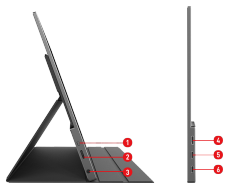

HDMI in	1
CONTRAST RATIO	700:1
HDMI out	1
COM Port	1
Dimension (W x H x D)	357 x 227 x 11 mm / 14.05 x 8.94 x 0.43 inch
Mic-in/Headphone-out	1/1
Carton Dimension (W X H X D)	415 x 285 x 53 mm / 16.34 x 11.22 x 2.09 inch
5-WAY NAVIGATOR	1
AUDIO	2x 1W Built-in Speakers
Keyboard / Mouse	USB Keyboard / Mouse (Optional)
AC Adapter	120W
POWER TYPE	External USB Power
AIO Wall Mount Kit III	VESA standard (STD 100*100mm) (Optional)
Dimension (W x H x D)	357 x 227 x 11 mm / 14.05 x 8.94 x 0.43 inch
Net Weight	5.92kg (13.05lbs)
Gross Weight	8.42kg (18.56lbs)
RESOLUÇÃO DO PAINEL	1920 x 1080 (FHD)
TAMANHO DO PAINEL	15.6" (40cm)
Tipo do painel	IPS
Ângulo de visão	178°(H) / 178°(V)
Relação de aspecto	16:9
CURVATURA	Flat
Área de visualização ativa (MM)	344.16(H) x 193.59(V)
PIXEL PITCH (H X V)	0.17925(H) x 0.17925(V)
Tratamento da superfície	Anti-glare
Cores da tela	262K
PORTAS DE ÁUDIO	1x Earphone out
FREQUÊNCIA DE SINAL	147 to 148KHz (H) 47 to 60Hz (V)
DIMENSÕES (W X H X D)	357 x 227 x 11 mm / 14.05 x 8.94 x 0.43 inch
Dimensões da caixa (W X H X D)	415 x 285 x 53 mm / 16.34 x 11.22 x 2.09 inch
Peso (Liq / Bruto)	0.895kg / 2.645kg 1.97 lbs / 5.83lbs

CONNECTIONS

1. Power Button
2. Controller
3. 1x Earphone out
4. 1x mini HDMI™
5. 1x USB Type C
6. 1x USB Type C