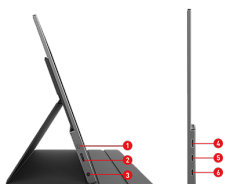

CONNECTIONS

1. Power Button
2. Controller
3. 1x Earphone out
4. 1x mini HDMI™
5. 1x USB Type C
6. 1x USB Type C