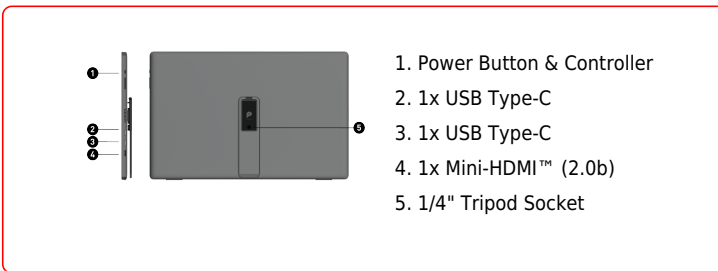

Mini HDMI

Support one of the most capable video/audio transmitting interfaces in the world.

1/4-inch Tripod Mount Support

The 1/4-inch tripod socket enhances flexibility for convenient placement by your side.

Lengthened Kickstand

Promotes a more upright screen position, ensuring better ergonomics.

L-Shaped Cable

L-shaped cables prevent cable bending, ensuring convenience and uninterrupted use.

AIO Wall Mount Kit III	VESA standard (STD 100*100mm) (Optional)
VIDEO PORTS	1x Mini-HDMI™ (2.0b) 2x Type-C (DP 1.2a signal with Alt mode & 15W Power Delivery / Power Input)
Accessory	1x L-Shaped Mini HDMI™ to HDMI™ cable 1x L-Shaped Type-C to Type-C cable 1x Protective Case 1x Quick Guide
Dimension (W x H x D)	362.26 x 233.84 x 18.8 mm (14.26 x 9.17 x 0.7 inch)
Net Weight	5.92kg (13.05lbs)
Gross Weight	8.42kg (18.56lbs)
VIDEO INPUT COMPATIBILITY	PC, Mac, PS5™, PS4™, Xbox, Mobile, Notebook * All trademarks and the registered trademarks are the property of their respective owners.
Note	HDMI™: 1920 x 1080 (Up to 60Hz) Type-C: 1920 x 1080 (Up to 60Hz) Adaptive-Sync support
CARTON DIMENSION (W X H X D)	425 x 55 x 290 mm (16.73 x 2.17 x 11.42 inch)
WEIGHT (NW / GW)	0.75 kg (1.65 lbs) / 1.6 kg (3.53 lbs)
PANEL RESOLUTION	1920 x 1080 (FHD)
PANEL SIZE	15.6"
PANEL TYPE	IPS
ASPECT RATIO	16:9
CONTRAST RATIO	800:1
ACTIVE DISPLAY AREA (MM)	344.16(H) x 193.59(V)
SURFACE TREATMENT	Anti-glare
DISPLAY COLORS	16.7M

CONNECTIONS

1. Power Button & Controller
2. 1x USB Type-C
3. 1x USB Type-C
4. 1x Mini-HDMI™ (2.0b)
5. 1/4" Tripod Socket