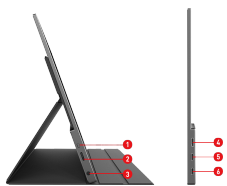

SPECIFICATIONS

PANEL SIZE	15.6" (40cm)
PANEL RESOLUTION	1920 x 1080 (FHD)
PANEL TYPE	IPS
BRIGHTNESS (NITS)	180 nits
CONTRAST RATIO	700:1
ACTIVE DISPLAY AREA (MM)	344.16(H) x 193.59(V)
CURVATURE	Flat
PIXEL PITCH (H X V)	0.17925(H) x 0.17925(V)
SURFACE TREATMENT	Anti-glare
DISPLAY COLORS	262K
SIGNAL FREQUENCY	147 to 148KHz (H) 47 to 60Hz (V)
DCR	100000000:1
AUDIO PORTS	1x Earphone out
VIEWING ANGLE	178°(H) / 178°(V)
AUDIO	2x 1W Built-in Speakers
DIMENSION (W X H X D)	357 x 227 x 11 mm / 14.05 x 8.94 x 0.43 inch
CARTON DIMENSION (W X H X D)	415 x 285 x 53 mm / 16.34 x 11.22 x 2.09 inch
WEIGHT (NW / GW)	0.895kg / 2.645kg 1.97 lbs / 5.83lbs

FEATURES

Portable Design

Extremely light portable monitor which only weights 0.9 kg. You can enjoy the dual-monitor experience not only in work place or at home.

CONNECTIONS

1. Power Button
2. Controller
3. 1x Earphone out
4. 1x mini HDMI™
5. 1x USB Type C
6. 1x USB Type C