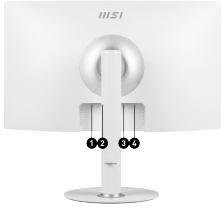

SPECIFICATIONS

BRIGHTNESS (NITS)	250 cd/m2
AUDIO PORTS	1x Headphone-out
SPEAKER	2x 1W
VIDEO PORTS	1x HDMI™ (1.4b) 1x Type C (DisplayPort Alternate)
CARTON DIMENSION (W X H X D)	720 x 212 x 466 mm (28.35 x 8.35 x 18.2735 inch)
WEIGHT (NW / GW)	6.13 kg (13.51 lbs) / 8.1 kg (17.86 lbs)
NOTE	HDMI™: 1920 x 1080 (Up to 75Hz) Type-C: 1920 x 1080 (Up to 75Hz)
DIMENSION (W X H X D)	611.5 x 250 x 533.7 mm (24.07 x 9.84 x 21.01 inch)
ADJUSTMENT (TILT)	-5° ~ 20°
POWER INPUT	100~240V, 50~60Hz
VESA MOUNTING	75 x 75 mm
POWER TYPE	External Adaptor (19V 3.42A)
KENSINGTON LOCK	Yes
PANEL SIZE	27"
COLOR BIT	8 bits
PANEL RESOLUTION	1920 x 1080 (FHD)
SURFACE TREATMENT	Anti-glare
PIXEL PITCH (H X V)	0.3114(H) X 0.3114(V)
ACTIVE DISPLAY AREA (MM)	597.888(H) X 336.312(V)
sRGB	102% (CIE 1976)
CONTRAST RATIO	3000:1
ASPECT RATIO	16:9
VIEWING ANGLE	178°(H) / 178°(V)
PANEL TYPE	VA
RESPONSE TIME	4ms (GTG Min.)
REFRESH RATE	75Hz
DISPLAY COLORS	16.7M

CONNECTIONS

FEATURES

Anti-Flicker technology

MSI Anti-Flicker technology provides a very comfortable viewing experience by reducing the amount of screen flicker.

27" FHD 1080P

View your applications, spreadsheets and more with a perfect 27 inches screen with a breathtaking viewing experience that comes with Full HD resolution

Type C Display

Allows you to connect the latest devices more conveniently and with less trouble.

Less Blue Light

Effectively reduce blue light which could cause serious long-term damage to your eyes.

Adjustable stand

Adjust the stand to the angle that is most suitable for you to keep yourself work comfortably

Curved 1500R

Bring an immersive & comfortable viewing experience to eliminate distortion and cover a wider field of view