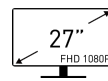

SPECIFICATIONS

BRIGHTNESS (NITS)	250 cd/m2
AUDIO PORTS	1x Headphone-out
SPEAKER	2x 2W
DYNAMIC REFRESH RATE TECHNOLOGY	FreeSync
Compatibility	PC, Mac, PS5™, PS4™, Xbox, Mobile, Notebook * All trademarks and the registered trademarks are the property of their respective owners.
POWER TYPE	Internal Power
CARTON DIMENSION (W X H X D)	684 x 156 x 474 mm (26.93 x 6.14 x 18.66 inch)
WEIGHT (NW / GW)	5.4 kg (11.9 lbs) / 7.3 kg (16.09 lbs)
NOTE	DisplayPort: 1920 x 1080 (Up to 75Hz) HDMI™: 1920 x 1080 (Up to 75Hz)
DIMENSION (W X H X D)	610.34 x 237 x 454.8 mm (24.03 x 9.33 x 17.91 inch)
ADJUSTMENT (TILT)	-3.5° ~ 21.5°
POWER INPUT	100~240V, 50~60Hz
VESA MOUNTING	100 x 100 mm
KENSINGTON LOCK	Yes
REFRESH RATE	75Hz
PANEL SIZE	27"
COLOR BIT	8 bits
DISPLAY COLORS	16.7M
SURFACE TREATMENT	Anti-glare
PIXEL PITCH (H X V)	0.3114(H) X 0.3114(V)
ACTIVE DISPLAY AREA (MM)	597.888(H) X 336.312(V)
sRGB	97.7% (CIE 1976)
CONTRAST RATIO	4000:1
CURVATURE	Curved 1500R
ASPECT RATIO	16:9
VIEWING ANGLE	178°(H) / 178°(V)
PANEL RESOLUTION	1920 x 1080 (FHD)
PANEL TYPE	VA
RESPONSE TIME	1ms (MPRT) / 5ms (GTG)
VIDEO PORTS	1x DisplayPort (1.2a) 1x HDMI™ (1.4b)

FEATURES

27" FHD 1080P

View your applications, spreadsheets and more with a perfect 27 inches screen with a breathtaking viewing experience that comes with Full HD resolution

Curved 1500R

Bring an immersive & comfortable viewing experience to eliminate distortion and cover a wider field of view