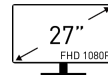

27" FHD 1080P

View your applications, spreadsheets and more with a perfect 27 inches screen with a breathtaking viewing experience that comes with Full HD resolution