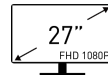

## SPECIFICATIONS

<b>Panel Size</b>	23.8"
<b>Panel Resolution</b>	1920 x 1080 (Full HD)
<b>Refresh Rate</b>	60Hz
<b>Brightness (nits)</b>	220 cd/m2
<b>Viewing Angle</b>	178°(H) / 178°(V)
<b>Aspect Ratio</b>	16:9
<b>Curvature</b>	Flat
<b>Contrast Ratio</b>	1000:1 (TYP)
<b>Active Display Area (mm)</b>	527.04(H) x 296.46(V)
<b>Pixel Pitch (H x V)</b>	0.2745(H) x 0.2745(V)
<b>Surface Treatment</b>	Anti-glare
<b>Display Colors</b>	16.7M
<b>Video ports</b>	1x HDMI™ (1.4) 1x D-Sub (VGA)
<b>Response time</b>	7ms
<b>Panel Type</b>	IPS
<b>Kensington Lock</b>	Yes
<b>VESA Mounting</b>	75 x 75 mm
<b>Power Input</b>	100~240V, 50~60Hz
<b>Operating System</b>	Windows 10 Home - MSI recommends Windows 10 Pro
<b>CPU</b>	Up to the 9th generation Intel® Core™ i7 processors
<b>System Memory</b>	2 x U-DIMMs DDR4 2400/2666MHz Max. 32G
<b>Power Type</b>	External Adaptor 12V 2.5A
<b>Sound</b>	7.1 Channel HD Audio (Realtek ALC887)
<b>Storage</b>	1 x M.2 SSD (1 x Auto Switch)□ 2 x 3.5" HDD
<b>Adjustment (Tilt)</b>	-5° ~ 15°
<b>BRIGHTNESS (NITS)</b>	250 cd/m2
<b>Dimension (W x H x D)</b>	541.04 x 416.26 x 180.80 mm (21.30 x 16.39 x 7.12 inch)
<b>Carton Dimension (W X H X D)</b>	627 x 405 x 122 mm (24.69 x 19.94 x 4.80 inch)

### 27" FHD 1080P

View your applications, spreadsheets and more with a perfect 27 inches screen with a breathtaking viewing experience that comes with Full HD resolution