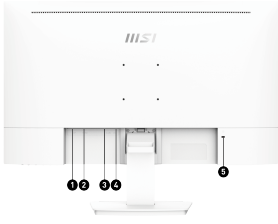

VESA Mountable

To be mounted on the wall of your office & home with a VESA standard design which can make it completely invisible on a desk.

75Hz High Refresh Rate

Experience smooth gaming with a blazing fast 75Hz refresh rate, that gives you the upperhand in fast moving games.

I/O (Rear)	2 x USB3.1 Gen1 Type A 4 x USB2.0 1 x RJ45 1 x DVI-D 1 x VGA 1 x HDMI™ port 1 x PS/2 mouse/keyboard combo 3 x Audio Jacks
LAN	Intel® WGI219V
AUDIO PORTS	1x Headphone-out
Cooling System	Fan Cooler
Volume	13L / 22.87pt
Dimension (WxDxH)	420.2 x 163.5 x 356.8mm (16.54 x 6.44 x 14.05 inch)
SPEAKER	2x 2W
Accessories	1 x Warranty card 1 x Quick guide 1 x Power cord
Compatibility	PC, Mac, PS5™, PS4™, Xbox, Mobile, Notebook * All trademarks and the registered trademarks are the property of their respective owners.
NOTE	HDMI™ : 1920 x 1080 (Up to 75Hz) DisplayPort: 1920 x 1080 (Up to 75Hz) FreeSync Support
WEIGHT (NW / GW)	3.9 kg (8.6 lbs) / 5.3 kg (11.68 lbs)
CARTON DIMENSION (W X H X D)	687 x 119 x 458 mm (27.05 x 4.69 x 18.03 inch)
VIDEO PORTS	1x DisplayPort (1.2a) 1x HDMI™ (1.4)
DIMENSION (W X H X D)	613.50 x 181.10 x 462.60 mm (24.15 x 7.13 x 18.21 inch)
ADJUSTMENT (TILT)	-5° ~ 20°
POWER INPUT	100~240V, 50~60Hz
POWER TYPE	External Adaptor (12V 2.5A)
VESA MOUNTING	75 x 75 mm
KENSINGTON LOCK	Yes
SURFACE TREATMENT	Anti-glare
COLOR BIT	8 bits
DISPLAY COLORS	16.7M
PIXEL PITCH (H X V)	0.3114(H) x 0.3114(V)
sRGB	100% (CIE 1976)
CONTRAST RATIO	1000:1
ASPECT RATIO	16:9
VIEWING ANGLE	178°(H) / 178°(V)
PANEL TYPE	IPS
RESPONSE TIME	5ms (GTG)
REFRESH RATE	75Hz
PANEL RESOLUTION	1920 x 1080 (FHD)
PANEL SIZE	27"
Note	HDMI™ : 1920 x 1080 (Up to 60Hz) D-Sub: 1920 x 1080 (Up to 60Hz)
ACTIVE DISPLAY AREA (MM)	597.888(H) x 336.312(V)

CONNECTIONS

1. 1x DisplayPort (1.2a)
2. 1x HDMI™ (1.4)
3. 1x Headphone-out
4. 1x DC-in
5. 1x Kensington Lock