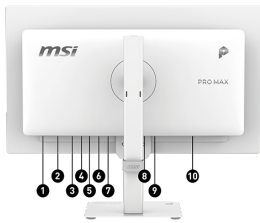

Note	HDMI™ : 3840 x 2160 (Up to 240Hz) DisplayPort: 3840 x 2160 (Up to 240Hz) Type-C: 3840 x 2160 (Up to 240Hz) Support: HDMI™ CEC, PIP/PBP, KVM
Warranty	3 years (including panel burn-in)
Note	HDMI™ : 3840 x 2160 (Up to 120Hz) DisplayPort: 3840 x 2160 (Up to 120Hz) Type-C: 3840 x 2160 (Up to 120Hz) Delta-E (ΔE) ≤ 2 Support: HDMI CEC/ MSI Power Link, OLED Care 3.0, KVM 1.0, FW Update, PIP/PBP

CONNECTIONS

1. Headphone-out
2. 2x HDMI™ 2.1 (UHD@120Hz)
3. DisplayPort 1.4a
4. Type-C (DP alt.) w/ 15W PD
5. Type-C (DP alt.) w/ 98W PD
6. USB 5Gbps Type-B
7. 2x USB 5Gbps Type-A
8. Kensington Lock
9. 2x USB 5Gbps Type-A
10. AC-in