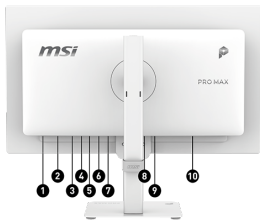

Puertos de video	2x HDMI™ 2.1 (UHD@120Hz) 1x DisplayPort 1.4a 1x Type-C (DP alt.) w/ 98W PD 1x Type-C (DP alt.) w/ 15W PD
Tratamiento de la superficie	Anti-Glare Low Reflection
Colores de pantalla	1.07B
Bit de color	10 bits
Obeservación	HDMI™: 3840 x 2160 (Up to 120Hz) DisplayPort: 3840 x 2160 (Up to 120Hz) Type-C: 3840 x 2160 (Up to 120Hz) Delta-E (ΔE) ≤ 2 Support: HDMI CEC/ MSI Power Link, OLED Care 3.0, KVM 1.0, FW Update, PIP/PBP
Peso (NW / GW)	7 kg (15.43 lbs) / 10.5 kg (23.15 lbs)
Entrada de alimentación	100~240V, 50/60Hz
Tipo de alimentación	Internal Power Board
Soporte VESA	100 x 100 mm
Área de visualización activa (mm)	589.97(H) x 332.93(V)
Tamaño de píxel (H x V)	0.153(H) x 0.153(V)

CONNECTIONS

1. Headphone-out
2. 2x HDMI™ 2.1 (UHD@120Hz)
3. DisplayPort 1.4a
4. Type-C (DP alt.) w/ 15W PD
5. Type-C (DP alt.) w/ 98W PD
6. USB 5Gbps Type-B
7. 2x USB 5Gbps Type-A
8. Kensington Lock
9. 2x USB 5Gbps Type-A
10. AC-in