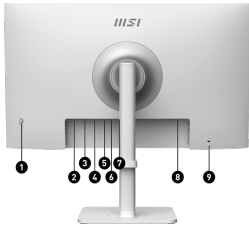

CARTON DIMENSION (W X D X H)	814 x 149 x 410 mm (32.05 x 5.87 x 16.14 inch)
WEIGHT (NW / GW)	5.35 kg (11.79 lbs) / 8 kg (17.64 lbs)
ACCESSORIES	1x HDMI™ Cable (2.0b), 1x Type-C Cable (3.2 Gen 1), 1x USB Type-B to A Cable (3.2 Gen 1), 1x Power Cord, 1x Quick Guide, 4x VESA Wall Mount Screw, Color Report, 1x Cable Clip
Note	HDMI™: 1920 x 1080 (Up to 144Hz) DisplayPort: 1920 x 1080 (Up to 144Hz) Type-C: 1920 x 1080 (Up to 144Hz) Delta-E (ΔE) ≤ 2 Support: HDMI™ CEC / MSI Power Link, KVM 1.0, FW Update; Non-Support: PIP/PBP

CONNECTIONS

1. 5-Way Navi-Key
2. 1x USB 5Gbps Type-B
3. 2x USB 5Gbps Type-A
4. 1x Type-C (DP alt.) w/ 65W PD
5. 1x DisplayPort 1.2a
6. 1x HDMI™ 2.0b (FHD@144Hz)
7. 1x Headphone-out
8. AC-in
9. Kensington-Lock