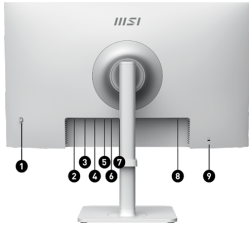

CARTON DIMENSION (W X D X H)	613.49 x 63.81 x 362.45 mm (24.15 x 2.51 x 14.27 inch)
WEIGHT (NW / GW)	6.4 kg (14.11 lbs) / 10.1 kg (22.27 lbs)
ACCESSORIES	1x HDMI Cable (2.0b), 1x Type-C Cable (3.2 Gen 1), 1x USB Type-B to A Cable (3.2 Gen 1), 1x Power Cord, 1x Quick Guide, 4x VESA Wall Mount Screw, Color Report
Note	HDMI™: 2560 x 1440 (Up to 144Hz) DisplayPort: 2560 x 1440 (Up to 144Hz) Type-C: 2560 x 1440 (Up to 144Hz) Delta-E (ΔE) ≤ 2 Support: HDMI CEC/ MSI Power Link, KVM 1.0, FW Update, PI App, M-Mate App; Non-Support: PIP/PBP

CONNECTIONS

1. 5-Way Navi-Key
2. 1x Headphone-out
3. 2x HDMI™ 2.0b (FHD@144Hz)
4. 1x DisplayPort 1.2a
5. 1x Type-C (DP alt.) w/ 65W PD
6. 1x USB 5Gbps Type-B
7. 2x USB 5Gbps Type-A
8. AC-in
9. Kensington-Lock