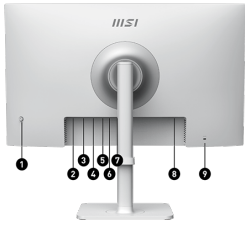

影像輸出兼容性	PC, Mac, PS5™, PS4™, Xbox, Mobile, Notebook *All trademarks and the registered trademarks are the property of their respective owners.
認證	CB/CE
ACCESSORIES	1x HDMI Cable (2.0), 1x Type-C Cable (3.2 Gen 1), 1x USB Type-B to A Cable (3.2 Gen 1), 1x Power Cord, 1x Quick Guide, 4x VESA Wall Mount Screw
備註	HDMI™ : 3840 x 2160 (Up to 60Hz) DisPlayPort: 3840 x 2160 (Up to 60Hz) Type-C: 3840 x 2160 (Up to 60Hz) Delta-E (ΔE) ≤ 2

CONNECTIONS

1. 5-way Navigator
2. 1x Headphone-out
3. 2x HDMI™ 2.0b (UHD@60Hz)
4. 1x DisplayPort 1.4a
5. 1x Type-C (DP alt.) w/ 98W PD
6. 1x USB 5Gbps Type-B
7. 3x USB 5Gbps Type-A
8. AC-in
9. Kensington Lock