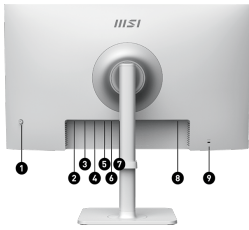

CARTON DIMENSION (W X D X H)	814 x 149 x 410 mm (32.05 x 5.87 x 16.14 inch)
ACCESSORIES	1x HDMI™ Cable (2.0b), 1x Type-C Cable (3.2 Gen 1), 1x USB Type-B to A Cable (3.2 Gen 1), 1x Power Cord, 1x Quick Guide, 4x VESA Wall Mount Screw, Color Report, 1x Cable Clip
備註	HDMI™ : 1920 x 1080 (Up to 144Hz) DisplayPort: 1920 x 1080 (Up to 144Hz) Type-C: 1920 x 1080 (Up to 144Hz) Delta-E (ΔE) ≤ 2 Support: HDMI™ CEC / MSI Power Link, KVM 1.0, FW Update; Non-Support: PIP/PBP

CONNECTIONS

1. 5-Way Navi-Key
2. 1x USB 5Gbps Type-B
3. 2x USB 5Gbps Type-A
4. 1x Type-C (DP alt.) w/ 65W PD
5. 1x DisplayPort 1.2a
6. 1x HDMI™ 2.0b (FHD@144Hz)
7. 1x Headphone-out
8. AC-in
9. Kensington-Lock