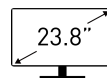

SPECIFICATIONS

面板尺寸	23.8"
最佳解析度	1920 x 1080 (FHD)
更新頻率	75Hz
反應時間	5ms (GTG)
面板類型	IPS
可視角度	178°(H) / 178°(V)
螢幕比例	16:9
靜態對比度	1000:1
sRGB	99.08% (CIE 1976)
顯示區域(MM)	527.04(H) x 296.46(V)
像素 (H X V)	0.2745(H) x 0.2745(V)
表面處理	Anti-glare
色彩顯示	16.7M
COLOR BIT	8 bits
影像連接埠	1x HDMI™ (1.4) 1x DP (1.2a)
音頻接孔	1x Headphone-out
肯辛頓鎖孔	Yes
SPEAKER	2x 2W
VESA安裝	75 x 75 mm
電源規格	External Adaptor (12V 2.5A)
電源輸入	100~240V, 50~60Hz
調整 (仰角)	-5° ~ 20°
尺寸 (寬X高X深)	541.93 x 421.79 x 182.16 mm (21.34 x 16.61 x 7.17 inch)
重量	2.95 kg (6.5 lbs) / 4.15 kg (9.15 lbs)
影像輸出兼容性	PC, Mac, PS5™, PS4™, Xbox, Mobile, Notebook * All trademarks and the registered trademarks are the property of their respective owners.
備註	HDMI™: 1920 x 1080 (Up to 75Hz) DP: 1920 x 1080 (Up to 75Hz) Adaptive-Sync support

FEATURES

23.8" Screen Size

View your applications, spreadsheets and more with a perfect 23.8 inches screen

IPS Grade Panel

Instantly optimize the screen colors and brightness to ensure that you enjoy every detail at its best while creating your own on-line video