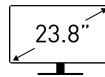

23.8" Screen Size

View your applications, spreadsheets and more with a perfect 23.8 inches screen