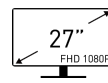

## SPECIFICATIONS

面板尺寸	27"
最佳解析度	1920 x 1080 (FHD)
更新頻率	75Hz
反應時間	1ms (MPRT) / 5ms (GTG)
面板類型	VA
可視角度	178°(H) / 178°(V)
螢幕比例	16:9
曲面螢幕	Curved 1500R
靜態對比度	4000:1
sRGB	97.7% (CIE 1976)
顯示區域(MM)	597.888(H) X 336.312(V)
像素 (H X V)	0.3114(H) X 0.3114(V)
表面處理	Anti-glare
色彩顯示	16.7M
COLOR BIT	8 bits
影像連接埠	1x HDMI™ (1.4b) □ 1x D-S(VGA)
音頻接孔	1x Headphone-out
背辛頓鎖孔	Yes
SPEAKER	2x 2W
VESA安裝	100 x 100mm
電源規格	Internal Power
電源輸入	100~240V, 50~60Hz
調整 (仰角)	-3.5° ~ 21.5°
動態刷新率技術	FreeSync
尺寸 (寬X高X深)	610.34 x 237 x 454.8 mm (24.03 x 9.33 x 17.91 inch)
重量	5.4 kg (11.9 lbs) / 7.3 kg (16.09 lbs)
影像輸出兼容性	PC, Mac, PS5™, PS4™, Xbox, Mobile, Notebook * All trademarks and the registered trademarks are the property of their respective owners.
備註	HDMI™: 1920 x 1080 (Up to 75Hz) D-Sub: 1920 x 1080 (Up to 60Hz)

### 27" FHD 1080P

View your applications, spreadsheets and more with a perfect 27 inches screen with a breathtaking viewing experience that comes with Full HD resolution