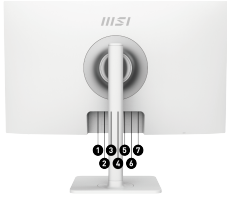

NOTE

HDMI™: 1920 x 1080 (Up to 100Hz)
DisplayPort: 1920 x 1080 (Up to 100Hz)
Type-C: 1920 x 1080 (Up to 100Hz)
HDR Ready
Adaptive-Sync Support

CONNECTIONS

1. 1x DC Jack
2. 1x Type C (DP Alternate)
3. 1x DisplayPort (1.2a)
4. 1x HDMI™ (1.4b)
5. 1x Headphone-out
6. 1x USB 2.0 Type B
7. 2x USB 2.0 Type A