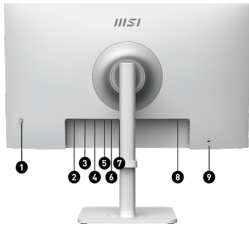

VIDEO PORTS	2x HDMI™ 2.0b (WQHD@144Hz) 1x DisplayPort 1.2a 1x Type-C (DP alt.) w/ 65W PD
KENSINGTON LOCK	Yes
VESA MOUNTING	75 x 75 mm
POWER TYPE	Internal Power Board
ADJUSTMENT (TILT)	-5° ~ 20°
WEIGHT (NW / GW)	6.4 kg (14.11 lbs) / 10.1 kg (22.27 lbs)
NOTE	HDMI™: 2560 x 1440 (Up to 144Hz) DisplayPort: 2560 x 1440 (Up to 144Hz) Type-C: 2560 x 1440 (Up to 144Hz) Delta-E (ΔE) ≤ 2 Support: HDMI CEC/ MSI Power Link, KVM 1.0, FW Update, PI App, M-Mate App; Non-Support: PIP/PBP

CONNECTIONS

1. 5-Way Navi-Key
2. 1x Headphone-out
3. 2x HDMI™ 2.0b (FHD@144Hz)
4. 1x DisplayPort 1.2a
5. 1x Type-C (DP alt.) w/ 65W PD
6. 1x USB 5Gbps Type-B
7. 2x USB 5Gbps Type-A
8. AC-in
9. Kensington-Lock