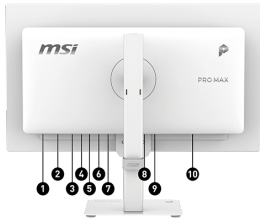

VIDEO PORTS	2x HDMI™ 2.1 (UHD@120Hz) 1x DisplayPort 1.4a 1x Type-C (DP alt.) w/ 98W PD 1x Type-C (DP alt.) w/ 15W PD
SURFACE TREATMENT	Anti-Glare Low Reflection
DISPLAY COLORS	1.07B
NOTE	HDMI™ : 3840 x 2160 (Up to 120Hz) DisplayPort: 3840 x 2160 (Up to 120Hz) Type-C: 3840 x 2160 (Up to 120Hz) Delta-E (ΔE) ≤ 2 Support: HDMI CEC/ MSI Power Link, OLED Care 3.0, KVM 1.0, FW Update, PIP/PBP
WEIGHT (NW / GW)	7 kg (15.43 lbs) / 10.5 kg (23.15 lbs)
ADJUSTMENT (TILT)	-5° ~ 20°
POWER INPUT	100~240V, 50/60Hz
POWER TYPE	Internal Power Board
VESA MOUNTING	100 x 100 mm
KENSINGTON LOCK	Yes
ACTIVE DISPLAY AREA (MM)	589.97(H) x 332.93(V)
PIXEL PITCH (H X V)	0.153(H) x 0.153(V)

CONNECTIONS

1. Headphone-out
2. 2x HDMI™ 2.1 (UHD@120Hz)
3. DisplayPort 1.4a
4. Type-C (DP alt.) w/ 15W PD
5. Type-C (DP alt.) w/ 98W PD
6. USB 5Gbps Type-B
7. 2x USB 5Gbps Type-A
8. Kensington Lock
9. 2x USB 5Gbps Type-A
10. AC-in