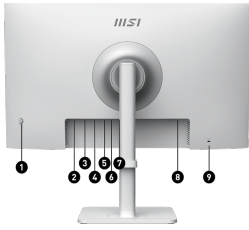

製品梱包サイズ	829 × 162 × 434mm
製品梱包重量	約9kg
製品保証期間	製品本体国内保証：お買上げ日より3年間
付属品	HDMIケーブル ×1 USB Type-A - Type-Bケーブル ×1 USB Type-C - Type-Cケーブル ×1 電源ケーブル ×1 VESAマウント用スペーサーネジ ×4 クイックスタートガイド ×1
対応機能	アンチフリッカー、ハードウェアブルーライトカット ※2 Productivity Intelligence MSI M-Mate スピーカー搭載 3W + 3W Adaptive-Sync HDR USB ハブ機能 Eye-Q Check KVM スイッチ ※3 USB Power Delivery 65W VESA75 付属のスペーサーネジにて対応
備考	※1 OSDのUSB転送モードが初期設定ではUSB 2.0モードとなっており、USB 3.0モードへ変更することで転送速度が向上致します。なお、USB Type-C DP Alt mode接続を行う場合は、以下の制限がございます。USB 2.0モード 1,920 × 1,080 / 144Hz、USB 3.0モード 1,920 × 1,080 / 60Hz ※2 モニターの設定メニューには従来のブルーライトカット機能も搭載しております。※3 KVMスイッチ機能のご利用条件 PC1 HDMIまたはDisplayPort + USB Type-A - Type-B PC2 USB Type-C DP Alt mode 以上の状態で接続したPC2台間の場合、入力信号の切り替え時に自動でUSB機器も切り替わります。なお、HDMIまたはDisplayPort + USB Type-C 非DP Alt mode で接続した場合は、モニターの設定画面からKVMの接続先を切り替える必要があります。製品の仕様、機能は国によって異なります

CONNECTIONS

1. 5-Way Navi-Key
2. 1x USB 5Gbps Type-B
3. 2x USB 5Gbps Type-A
4. 1x Type-C (DP alt.) w/ 65W PD
5. 1x DisplayPort 1.2a
6. 1x HDMI™ 2.0b (FHD@144Hz)
7. 1x Headphone-out
8. AC-in
9. Kensington-Lock