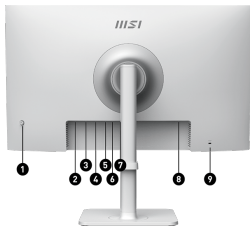

製品梱包サイズ	907 × 155 × 484mm
製品梱包重量	約11kg
製品保証期間	製品本体国内保証：お買上げ日より3年間
付属品	HDMIケーブル ×1 USB Type-A - Type-Bケーブル ×1 USB Type-C - Type-Cケーブル ×1 電源ケーブル ×1 VESAマウント用スペーサーネジ ×4 クイックスタートガイド ×1
対応機能	アンチフリッカー、ハードウェアブルーライトカット ※2 Productivity Intelligence [MSI M-Mate] スピーカー搭載 [3W + 3W] Adaptive-Sync [HDR] USBハブ機能 [Eye-Q Check] KVMスイッチ ※3 [USB Power Delivery] [65W] [VESA75] 付属のスペーサーネジにて対応)
備考	※1 OSDのUSB転送モードが初期設定ではUSB 2.0モードとなっており [ ] [ ] [ ] USB 3.0モードへ変更することで転送速度が向上致します。 なお [ ] [ ] USB Type-C [ ] DP Alt mode [ ] 接続を行う場合は、以下の制限がございます [ ] [ ] [ ] USB 2.0モード [ ] 1,920 × 1,080 / 144Hz [ ] [ ] [ ] USB 3.0モード [ ] 1,920 × 1,080 / 60Hz ※2 モニターの設定メニューには従来のブルーライトカット機能も搭載しております [ ] ※3 KVMスイッチ機能のご利用条件 PC1 [ ] HDMIまたはDisplayPort + USB Type-A - Type-B PC2 [ ] USB Type-C [ ] DP Alt mode [ ] 以上の状態で接続したPC2台間の場合、入力信号の切り替え時に自動でUSB機器も切り替わります。 なお [ ] HDMIまたはDisplayPort + USB Type-C [ ] 非DP Alt mode [ ] で接続した場合は、モニターの設定画面からKVMの接続先を切り替える必要があります。 製品の仕様、機能は国によって異なります

CONNECTIONS

1. 5-Way Navi-Key
2. 1x USB 5Gbps Type-B
3. 2x USB 5Gbps Type-A
4. 1x Type-C (DP alt.) w/ 65W PD
5. 1x DisplayPort 1.2a
6. 1x HDMI™ 2.0b (FHD@144Hz)
7. 1x Headphone-out
8. AC-in
9. Kensington-Lock