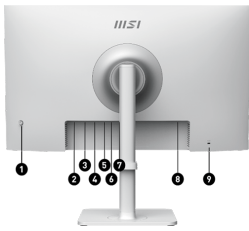

製品梱包重量	約11kg
製品保証期間	製品本体国内保証：お買上げ日より3年間
付属品	HDMIケーブル x1 USB Type-A - Type-Bケーブル x1 USB Type-C - Type-Cケーブル x1 電源ケーブル x1 VESAマウント用スペーサーネジ x4 クイックスタートガイド x1
対応機能	アンチフリッカー、ハードウェアブルーライトカット *2 Productivity Intelligence^{TM}MSI M-Mate^{TM} スピーカー搭載^{TM}3W + 3W Adaptive-Sync^{TM}HDR^{TM}USBハブ機能^{TM}Eye-Q Check^{TM}KVMスイッチ *3^{TM} USB Power Delivery^{TM}65W^{TM} VESA75^{TM}付属のスペーサーネジにて対応)
備考	*1 OSDのUSB転送モードが初期設定ではUSB 2.0モードとなっております。なおUSB Type-C DP Alt mode接続を行う場合は、以下の制限がございます USB 2.0モード 2,560 x 1,440 / 144Hz USB 3.0モード 2,560 x 1,440 / 60Hz *2 モニターの設定メニューには従来のブルーライトカット機能も搭載しております *3 KVMスイッチ機能のご利用条件 PC1 HDMIまたはDisplayPort + USB Type-A - Type-B PC2 USB Type-C DP Alt mode 以上の状態で接続したPC2台間の場合、入力信号の切り替え時に自動で USB機器も切り替わります。なおHDMIまたはDisplayPort + USB Type-C非DP Alt modeで接続した場合は、モニターの設定画面からKVMの接続先を切り替える必要があります。製品の仕様、機能は国によって異なります

CONNECTIONS

1. 5-Way Navi-Key
2. 1x Headphone-out
3. 2x HDMI™ 2.0b (FHD@144Hz)
4. 1x DisplayPort 1.2a
5. 1x Type-C (DP alt.) w/ 65W PD
6. 1x USB 5Gbps Type-B
7. 2x USB 5Gbps Type-A
8. AC-in
9. Kensington-Lock