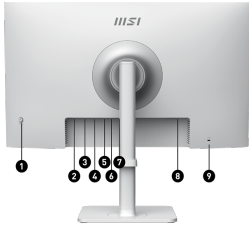

VIDEO PORTS	1x HDMI™ 2.0b (FHD@144Hz) 1x DisplayPort 1.2a 1x Type-C (DP alt.) w/ 65W PD
KENSINGTON LOCK	Yes
VESA MOUNTING	75 x 75 mm
POWER TYPE	Internal Power Board
ADJUSTMENT (TILT)	-5° ~ 20°
WEIGHT (NW / GW)	5.35 kg (11.79 lbs) / 8 kg (17.64 lbs)
NOTE	HDMI™: 1920 x 1080 (Up to 144Hz) DisplayPort: 1920 x 1080 (Up to 144Hz) Type-C: 1920 x 1080 (Up to 144Hz) Delta-E (ΔE) ≤ 2 Support: HDMI™ CEC / MSI Power Link, KVM 1.0, FW Update; Non-Support: PIP/PBP

CONNECTIONS

1. 5-Way Navi-Key
2. 1x USB 5Gbps Type-B
3. 2x USB 5Gbps Type-A
4. 1x Type-C (DP alt.) w/ 65W PD
5. 1x DisplayPort 1.2a
6. 1x HDMI™ 2.0b (FHD@144Hz)
7. 1x Headphone-out
8. AC-in
9. Kensington-Lock