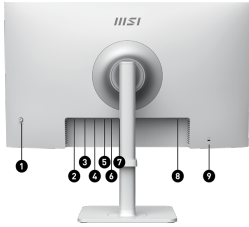

VIDEO PORTS	1x HDMI™ 2.0b (FHD@144Hz) 1x DisplayPort 1.2a 1x Type-C (DP alt.) w/ 65W PD
KENSINGTON LOCK	Yes
VESA MOUNTING	75 x 75 mm
POWER TYPE	Internal Power Board
ADJUSTMENT (TILT)	-5° ~ 20°
WEIGHT (NW / GW)	6.4 kg (14.11 lbs) / 10 kg (22.05 lbs)
NOTE	HDMI™: 1920 x 1080 (Up to 144Hz) DisplayPort: 1920 x 1080 (Up to 144Hz) Type-C: 1920 x 1080 (Up to 144Hz) Support: HDMI™ CEC/ MSI Power Link, KVM 1.0, FW Update, PI Software ; Non Support: PIP/PBP

CONNECTIONS

1. 5-Way Navi-Key
2. 1x USB 5Gbps Type-B
3. 2x USB 5Gbps Type-A
4. 1x Type-C (DP alt.) w/ 65W PD
5. 1x DisplayPort 1.2a
6. 1x HDMI™ 2.0b (FHD@144Hz)
7. 1x Headphone-out
8. AC-in
9. Kensington-Lock