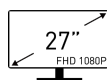

27" FHD 1080P

View your applications, spreadsheets and more with a perfect 27 inches screen with a breathtaking viewing experience that comes with Full HD resolution