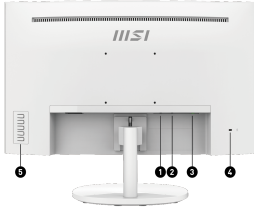

SPECIFICATIONS

PANEL RESOLUTION	1920 x 1080 (FHD)
CURVATURE	1500R
ACTIVE DISPLAY AREA (MM)	521.3952(H) x 293.2848(V)
Puertos de Audio	1x Headphone-out
Mini-DisplayPort	
Parlante	2x 2W
Weight (NW / GW)	5.4 kg (11.9 lbs) / 7.3 kg (16.09 lbs)
Compatibilidad	PC, Mac, PS5™, PS4™, Xbox, Mobile, Notebook * All trademarks and the registered trademarks are the property of their respective owners.
VESA MOUNTING	100 x 100 mm
CARTON DIMENSION (W X H X D)	600 x 164 x 411 mm (23.62 x 6.46 x 16.18 inch)
WEIGHT (NW / GW)	4.1kg / 5.6kg
NOTE	HDMI™: 1920 x 1080 (Up to 75Hz) DP: 1920 x 1080 (Up to 75Hz)
DIMENSION (W X H X D)	536.9 x 237 x 407.4 mm (21.14 x 9.33 x 16.04 inch)
ADJUSTMENT (TILT)	-3.5° ~ 21.5°
POWER INPUT	100~240V, 50~60Hz
KENSINGTON LOCK	Yes
POWER TYPE	Internal Power
REFRESH RATE	75Hz
VIDEO PORTS	1x HDMI™ (1.4b) 1x DP (1.2a)
COLOR BIT	8 bits
DISPLAY COLORS	16.7M
SURFACE TREATMENT	Anti-glare
PIXEL PITCH (H X V)	0.27156(H) x 0.27156(V)
CONTRAST RATIO	3000:1
PANEL SIZE	23.6"
ASPECT RATIO	16:9
VIEWING ANGLE	178°(H) / 178°(V)
BRIGHTNESS (NITS)	250 cd/m2
PANEL TYPE	VA
RESPONSE TIME	4ms (GTG Min.) / 1ms MPRT
sRGB	114.44% (CIE 1976)

Display Kit Support

Providing the most convenient tool, the proper color & display mode to you while working with it everyday.

VESA Mountable

To be mounted on the wall of your office & home with a VESA standard design which can make it completely invisible on a desk.

Built-In Speaker

Built-in speakers allow you to listen clearly without connecting external speakers.

27" FHD 1080P

View your applications, spreadsheets and more with a perfect 27 inches screen with a breathtaking viewing experience that comes with Full HD resolution

Curved 1500R

Bring an immersive & comfortable viewing experience to eliminate distortion and cover a wider field of view

CONNECTIONS

1. 1x DP (1.2a)
2. 1x HDMI™ (1.4b)
3. 1x Headphone-out
4. 1x Kensington Lock
5. 5x OSD Button