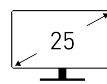

FEATURES

Broadened Display

View your applications, spreadsheets and more with a perfect screen size for work desk that aligns with the visual's comfort zone.