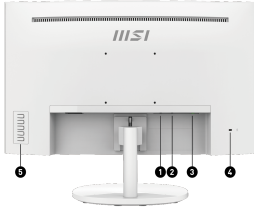

CONNECTIONS

1. 1x DP (1.2a)
2. 1x HDMI™ (1.4b)
3. 1x Headphone-out
4. 1x Kensington Lock
5. 5x OSD Button