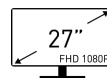

27" FHD 1080P

View your applications, spreadsheets and more with a perfect 27 inches screen with a breathtaking viewing experience that comes with Full HD resolution