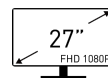

SPECIFICATIONS

PANEL RESOLUTION	1920 x 1080 (FHD)
PANEL TYPE	VA
SURFACE TREATMENT	Anti-glare
AUDIO PORTS	1x Headphone-out
SPEAKER	2x 2W
DYNAMIC REFRESH RATE TECHNOLOGY	FreeSync
CERTIFICATES	CB/CE
Compatibility	PC, Mac, PS5™, PS4™, Xbox, Mobile, Notebook * All trademarks and the registered trademarks are the property of their respective owners.
CURVATURE	Curved 1500R
DIMENSION (W X H X D)	610.34 x 237 x 454.8 mm (24.03 x 9.33 x 17.91 inch)
PANEL SIZE	27"
REFRESH RATE	75Hz
RESPONSE TIME	1ms (MPRT) / 5ms (GTG)
BRIGHTNESS (NITS)	250 cd/m2
CARTON DIMENSION (W X H X D)	684 x 156 x 474 mm (26.93 x 6.14 x 18.66 inch)
WEIGHT (NW / GW)	5.4 kg (11.9 lbs) / 7.3 kg (16.09 lbs)
NOTE	HDMI™ : 1920 x 1080 (Up to 75Hz) D-Sub: 1920 x 1080 (Up to 60Hz)
ADJUSTMENT (TILT)	-3.5° ~ 21.5°
CONTRAST RATIO	4000:1
POWER INPUT	100~240V, 50~60Hz
VESA MOUNTING	100 x 100 mm
POWER TYPE	Internal Power
KENSINGTON LOCK	Yes
VIDEO PORTS	1x HDMI™ (1.4b) 1x D-Sub (VGA)
COLOR BIT	8 bits
DISPLAY COLORS	16.7M
VIEWING ANGLE	178°(H) / 178°(V)
PIXEL PITCH (H X V)	0.3114(H) X 0.3114(V)
ACTIVE DISPLAY AREA (MM)	597.888(H) X 336.312(V)
ASPECT RATIO	16:9
sRGB	97.7% (CIE 1976)

FEATURES

27" FHD 1080P

View your applications, spreadsheets and more with a perfect 27 inches screen with a breathtaking viewing experience that comes with Full HD resolution

Curved 1500R

Bring an immersive & comfortable viewing experience to eliminate distortion and cover a wider field of view