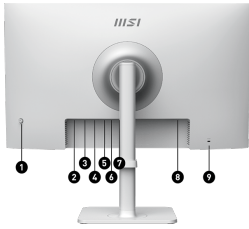

Porty Wideo	1x HDMI™ 2.0b (FHD@144Hz) 1x DisplayPort 1.2a 1x Type-C (DP alt.) w/ 65W PD
KENSINGTON LOCK	Yes
Montaż VESA	75 x 75 mm
Typ zasilania	Internal Power Board
Regulacja (pochylenie)	-5° ~ 20°
WAGA (NETTO / BRUTTO)	5.35 kg (11.79 lbs) / 8 kg (17.64 lbs)
Uwagi	HDMI™ : 1920 x 1080 (Up to 144Hz) DisplayPort: 1920 x 1080 (Up to 144Hz) Type-C: 1920 x 1080 (Up to 144Hz) Delta-E (ΔE) ≤ 2 Support: HDMI™ CEC / MSI Power Link, KVM 1.0, FW Update; Non-Support: PIP/PBP

CONNECTIONS

1. 5-Way Navi-Key
2. 1x USB 5Gbps Type-B
3. 2x USB 5Gbps Type-A
4. 1x Type-C (DP alt.) w/ 65W PD
5. 1x DisplayPort 1.2a
6. 1x HDMI™ 2.0b (FHD@144Hz)
7. 1x Headphone-out
8. AC-in
9. Kensington-Lock