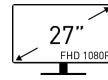

## SPECIFICATIONS

<b>PANEL SIZE</b>	27"
<b>Panel Size</b>	23.8"
<b>Panel Resolution</b>	1920 x 1080 (Full HD)
<b>Refresh Rate</b>	60Hz
<b>Response time</b>	5ms
<b>Panel Type</b>	IPS
<b>Brightness (nits)</b>	250 cd/m2
<b>Viewing Angle</b>	178°(H) / 178°(V)
<b>Aspect Ratio</b>	16:9
<b>Curvature</b>	Flat
<b>Contrast Ratio</b>	1000:1 (TYP)
<b>Active Display Area (mm)</b>	527.04(H) x 296.46(V)
<b>Pixel Pitch (H x V)</b>	0.2745(H) x 0.2745(V)
<b>Surface Treatment</b>	Anti-glare
<b>Display Colors</b>	16.7M
<b>Video ports</b>	1x HDMI™ (1.4) 1x D-Sub (VGA)
<b>Kensington Lock</b>	Yes
<b>VESA Mounting</b>	100 x 100 mm
<b>Power Type</b>	Power Cable
<b>Power Input</b>	100~240V, 50~60Hz
<b>PANEL RESOLUTION</b>	1920 x 1080 (FHD)
<b>Color Bit</b>	8 bits (6 bits + FRC)
<b>PANEL TYPE</b>	VA
<b>SPEAKER</b>	2x 2W
<b>Adjustment (Tilt)</b>	-8° ~ 20°
<b>Adjustment (Swivel)</b>	-30° ~ 30°
<b>Adjustment (Height)</b>	-90° ~ 90°
<b>Dimension (W x H x D)</b>	539.5x385.7x228.9 mm (21.24 x 15.19 x 9.01 inch)
<b>Carton Dimension (W X H X D)</b>	606x409x196 mm (23.86x16.10x7.72 inch)
<b>AUDIO PORTS</b>	1x Headphone-out
<b>SPEAKER</b>	2x 1W
<b>ADJUSTMENT (SWIVEL)</b>	-30° ~ 30°
<b>ADJUSTMENT (HEIGHT)</b>	0 ~ 110mm
<b>DIMENSION (W X H X D)</b>	611.5 x 250 x 533.7 mm (24.07 x 9.84 x 21.01 inch)

### 27" FHD 1080P

View your applications, spreadsheets and more with a perfect 27 inches screen with a breathtaking viewing experience that comes with Full HD resolution