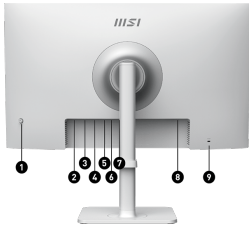

VIDEO PORTS	1x HDMI™ 2.0b (FHD@144Hz) 1x DisplayPort 1.2a 1x Type-C (DP alt.) w/ 65W PD
KENSINGTON LOCK	Yes
VESA MOUNTING	75 x 75 mm
POWER TYPE	Internal Power Board
ADJUSTMENT (TILT)	-5° ~ 20°
NOTE	HDMI™ : 1920 x 1080 (Up to 144Hz) DisplayPort: 1920 x 1080 (Up to 144Hz) Type-C: 1920 x 1080 (Up to 144Hz) Support: HDMI™ CEC/ MSI Power Link, KVM 1.0, FW Update, PI Software ; Non Support: PIP/PBP

CONNECTIONS

1. 5-Way Navi-Key
2. 1x USB 5Gbps Type-B
3. 2x USB 5Gbps Type-A
4. 1x Type-C (DP alt.) w/ 65W PD
5. 1x DisplayPort 1.2a
6. 1x HDMI™ 2.0b (FHD@144Hz)
7. 1x Headphone-out
8. AC-in
9. Kensington-Lock