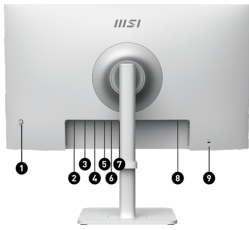

VIDEO PORTS	2x HDMI™ 2.0b (WQHD@144Hz) 1x DisplayPort 1.2a 1x Type-C (DP alt.) w/ 65W PD
KENSINGTON LOCK	Yes
VESA MOUNTING	75 x 75 mm
POWER TYPE	Internal Power Board
ADJUSTMENT (TILT)	-5° ~ 20°
NOTE	HDMI™: 2560 x 1440 (Up to 144Hz) DisplayPort: 2560 x 1440 (Up to 144Hz) Type-C: 2560 x 1440 (Up to 144Hz) Delta-E (ΔE) ≤ 2 Support: HDMI CEC/ MSI Power Link, KVM 1.0, FW Update, PI App, M-Mate App; Non-Support: PIP/PBP

CONNECTIONS

1. 5-Way Navi-Key
2. 1x Headphone-out
3. 2x HDMI™ 2.0b (FHD@144Hz)
4. 1x DisplayPort 1.2a
5. 1x Type-C (DP alt.) w/ 65W PD
6. 1x USB 5Gbps Type-B
7. 2x USB 5Gbps Type-A
8. AC-in
9. Kensington-Lock