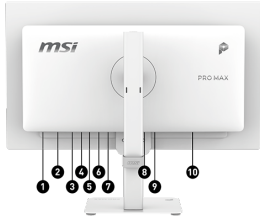

NOTE

HDMI™: 3840 x 2160 (Up to 120Hz)
DisplayPort: 3840 x 2160 (Up to 120Hz)
Type-C: 3840 x 2160 (Up to 120Hz)
Delta-E (ΔE) ≤ 2
Support: HDMI CEC/ MSI Power Link,
OLED Care 3.0, KVM 1.0, FW Update,
PIP/PBP

ADJUSTMENT (TILT)	-5° ~ 20°
POWER TYPE	Internal Power Board
VESA MOUNTING	100 x 100 mm
KENSINGTON LOCK	Yes
ACTIVE DISPLAY AREA (MM)	589.97(H) x 332.93(V)
PIXEL PITCH (H X V)	0.153(H) x 0.153(V)

CONNECTIONS

1. Headphone-out
2. 2x HDMI™ 2.1 (UHD@120Hz)
3. DisplayPort 1.4a
4. Type-C (DP alt.) w/ 15W PD
5. Type-C (DP alt.) w/ 98W PD
6. USB 5Gbps Type-B
7. 2x USB 5Gbps Type-A
8. Kensington Lock
9. 2x USB 5Gbps Type-A
10. AC-in