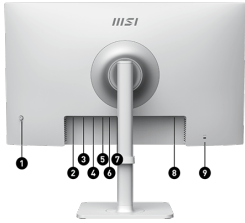

DISPLAY COLORS	1.07B
COLOR BIT	10 bits (8 bits + FRC)
KENSINGTON LOCK	Yes
CURVATURE	Flat
VESA MOUNTING	75 x 75 mm
POWER TYPE	Internal Power Board
ADJUSTMENT (TILT)	-5° ~ 20°
WEIGHT (NW / GW)	6.55 kg (14.44 lbs) / 9.75 kg (21.50 lbs)
NOTE	HDMI™ : 3840 x 2160 (Up to 60Hz) DisPlayPort: 3840 x 2160 (Up to 60Hz) Type-C: 3840 x 2160 (Up to 60Hz) Delta-E (ΔE) ≤ 2

CONNECTIONS

1. 5-way Navigator
2. 1x Headphone-out
3. 2x HDMI™ 2.0b (UHD@60Hz)
4. 1x DisplayPort 1.4a
5. 1x Type-C (DP alt.) w/ 98W PD
6. 1x USB 5Gbps Type-B
7. 3x USB 5Gbps Type-A
8. AC-in
9. Kensington Lock