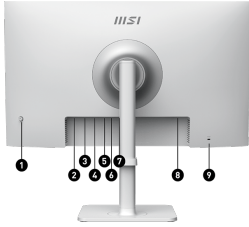

COLOR BIT	8 bits (6 bits + FRC)
KENSINGTON LOCK	Yes
VESA MOUNTING	75 x 75 mm
POWER TYPE	Internal Power Board
ADJUSTMENT (TILT)	-5° ~ 20°
WEIGHT (NW / GW)	6.4 kg (14.11 lbs) / 10 kg (22.05 lbs)
NOTE	HDMI™: 1920 x 1080 (Up to 144Hz) DisplayPort: 1920 x 1080 (Up to 144Hz) Type-C: 1920 x 1080 (Up to 144Hz) Support: HDMI™ CEC/ MSI Power Link, KVM 1.0, FW Update, PI Software ; Non Support: PIP/PBP

CONNECTIONS

1. 5-Way Navi-Key
2. 1x USB 5Gbps Type-B
3. 2x USB 5Gbps Type-A
4. 1x Type-C (DP alt.) w/ 65W PD
5. 1x DisplayPort 1.2a
6. 1x HDMI™ 2.0b (FHD@144Hz)
7. 1x Headphone-out
8. AC-in
9. Kensington-Lock