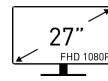

SPECIFICATIONS

AUDIO PORTS	1x Headphone-out
SPEAKER	2x 2W
Compatibility	PC, Mac, PS5™, PS4™, Xbox, Mobile, Notebook * All trademarks and the registered trademarks are the property of their respective owners.
CARTON DIMENSION (W X H X D)	684 x 156 x 474 mm (26.93 x 6.14 x 18.66 inch)
WEIGHT (NW / GW)	5.4 kg (11.9 lbs) / 7.3 kg (16.09 lbs)
NOTE	HDMI™: 1920 x 1080 (Up to 75Hz) D-Sub: 1920 x 1080 (Up to 60Hz)
DIMENSION (W X H X D)	610.34 x 237 x 454.8 mm (24.03 x 9.33 x 17.91 inch)
ADJUSTMENT (TILT)	-3.5° ~ 21.5°
POWER INPUT	100~240V, 50~60Hz
VESA MOUNTING	100 x 100 mm
POWER TYPE	Internal Power
KENSINGTON LOCK	Yes
PANEL SIZE	27"
DISPLAY COLORS	16.7M
SURFACE TREATMENT	Anti-glare
PIXEL PITCH (H X V)	0.3114(H) X 0.3114(V)
ACTIVE DISPLAY AREA (MM)	597.888(H) X 336.312(V)
sRGB	97.7% (CIE 1976)
CONTRAST RATIO	4000:1
CURVATURE	Curved 1500R
ASPECT RATIO	16:9
VIEWING ANGLE	178°(H) / 178°(V)
BRIGHTNESS (NITS)	250 cd/m2
PANEL TYPE	VA
RESPONSE TIME	1ms (MPRT) / 5ms (GTG)
REFRESH RATE	75Hz
COLOR BIT	8 bits

CONNECTIONS

FEATURES

27" FHD 1080P

View your applications, spreadsheets and more with a perfect 27 inches screen with a breathtaking viewing experience that comes with Full HD resolution

Curved 1500R

Bring an immersive & comfortable viewing experience to eliminate distortion and cover a wider field of view