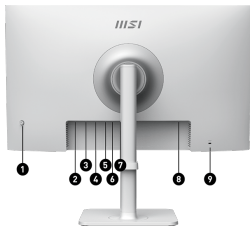

CARTON DIMENSION (W X D X H)	613.49 x 63.81 x 362.45 mm (24.15 x 2.51 x 14.27 inch)
ACCESSORIES	1x HDMI Cable (2.0b), 1x Type-C Cable (3.2 Gen 1), 1x USB Type-B to A Cable (3.2 Gen 1), 1x Power Cord, 1x Quick Guide, 4x VESA Wall Mount Screw, Color Report
備註	HDMI™: 1920 x 1080 (Up to 144Hz) DisplayPort: 1920 x 1080 (Up to 144Hz) Type-C: 1920 x 1080 (Up to 144Hz) Support: HDMI™ CEC/ MSI Power Link, KVM 1.0, FW Update, PI Software ; Non Support: PIP/PBP

CONNECTIONS

1. 5-Way Navi-Key
2. 1x USB 5Gbps Type-B
3. 2x USB 5Gbps Type-A
4. 1x Type-C (DP alt.) w/ 65W PD
5. 1x DisplayPort 1.2a
6. 1x HDMI™ 2.0b (FHD@144Hz)
7. 1x Headphone-out
8. AC-in
9. Kensington-Lock