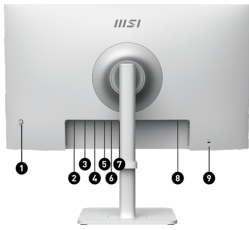

CARTON DIMENSION (W X D X H)	613.49 x 63.81 x 362.45 mm (24.15 x 2.51 x 14.27 inch)
ACCESSORIES	1x HDMI Cable (2.0b), 1x Type-C Cable (3.2 Gen 1), 1x USB Type-B to A Cable (3.2 Gen 1), 1x Power Cord, 1x Quick Guide, 4x VESA Wall Mount Screw, Color Report
備註	HDMI™: 2560 x 1440 (Up to 144Hz) DisplayPort: 2560 x 1440 (Up to 144Hz) Type-C: 2560 x 1440 (Up to 144Hz) Delta-E (ΔE) ≤ 2 Support: HDMI CEC/ MSI Power Link, KVM 1.0, FW Update, PI App, M-Mate App; Non-Support: PIP/PBP

CONNECTIONS

1. 5-Way Navi-Key
2. 1x Headphone-out
3. 2x HDMI™ 2.0b (FHD@144Hz)
4. 1x DisplayPort 1.2a
5. 1x Type-C (DP alt.) w/ 65W PD
6. 1x USB 5Gbps Type-B
7. 2x USB 5Gbps Type-A
8. AC-in
9. Kensington-Lock