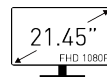

SPECIFICATIONS

面板尺寸	21.45"
曲面螢幕	Flat
最佳解析度	1920 x 1080 (FHD)
更新頻率	120Hz
反應時間	1ms (MPRT) / 4ms (GtG)
面板類型	VA
亮度	300 cd/m ²
可視角度	178°(H) / 178°(V)
螢幕比例	16:9
靜態對比度	4000:1
sRGB	100% (CIE 1976)
顯示區域(MM)	478.656(H) x 260.28(V)
像素 (H X V)	0.2493(H) x 0.241(V)
表面處理	Anti-glare
色彩顯示	16.7M, 8 bits
影像連接埠	1x HDMI™ 1.4b (FHD@120Hz) 1x D-Sub (VGA)
DCR	100000000:1
Signal Frequency	52.8~132 KHz(H) / 48~120Hz(V)
USB接孔	N/A
肯辛頓鎖孔	Yes
SPEAKER	N/A
Audio Interface	Line-in Headphone-out
VESA安裝	100 x 100 mm
電源規格	Internal Power Board
HDR SUPPORT	N/A
電源輸入	100~240V, 50/60Hz
調整 (仰角)	-5° ~ 20°
調整 (左右旋轉)	N/A
調整 (垂直旋轉)	N/A
調整 (高度)	N/A
Webcam	N/A
動態刷新率技術	Adaptive-Sync
Dimension with Stand (W x D x H)	492.8 x 182.4 x 378.0 mm (19.40 x 7.18 x 14.88 inch)
Dimension without Stand (W x D x H)	492.8 x 49.9 x 283.1 mm (19.40 x 1.96 x 11.15 inch)

FEATURES

21.45" Screen Size

View your applications, spreadsheets, and more with a perfect 21.45 inches screen

EyesErgo

An eye care solution designed with ergonomics in mind. Includes Eye care & Ergonomic features.

CARTON DIMENSION (W X D X H)	567 x 120 x 365 mm (22.32 x 4.72 x 14.37 inch)
ACCESSORIES	1x HDMI Cable (1.4) , 1x Power Cord, 1x Quick Guide
備註	HDMI™ : 1920 x 1080 (Up to 120Hz) D-Sub(VGA): 1920 x 1080 (Up to 60Hz) Support - ; Non Support: HDMITM CEC/ MSI Power Link, PIP/PBP, KVM, FW Update