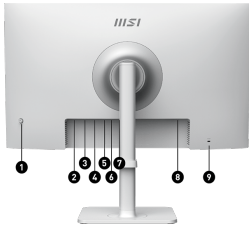

COLOR BIT	8 bits (6 bits + FRC)
VIDEO PORTS	1x HDMI™ 2.0b (FHD@144Hz) 1x DisplayPort 1.2a 1x Type-C (DP alt.) w/ 65W PD
KENSINGTON LOCK	Yes
POWER TYPE	Internal Power Board
ADJUSTMENT (TILT)	-5° ~ 20°
NOTE	HDMI™: 1920 x 1080 (Up to 144Hz) DisplayPort: 1920 x 1080 (Up to 144Hz) Type-C: 1920 x 1080 (Up to 144Hz) Support: HDMI™ CEC/ MSI Power Link, KVM 1.0, FW Update, PI Software ; Non Support: PIP/PBP

CONNECTIONS

1. 5-Way Navi-Key
2. 1x USB 5Gbps Type-B
3. 2x USB 5Gbps Type-A
4. 1x Type-C (DP alt.) w/ 65W PD
5. 1x DisplayPort 1.2a
6. 1x HDMI™ 2.0b (FHD@144Hz)
7. 1x Headphone-out
8. AC-in
9. Kensington-Lock