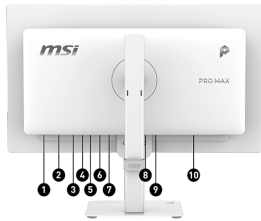

COLOR BIT	10 bits
NOTE	HDMI™: 3840 x 2160 (Up to 120Hz) DisplayPort: 3840 x 2160 (Up to 120Hz) Type-C: 3840 x 2160 (Up to 120Hz) Delta-E (ΔE) ≤ 2 Support: HDMI CEC/ MSI Power Link, OLED Care 3.0, KVM 1.0, FW Update, PIP/PBP
ADJUSTMENT (TILT)	-5° ~ 20°
POWER TYPE	Internal Power Board
KENSINGTON LOCK	Yes
ACTIVE DISPLAY AREA (MM)	589.97(H) x 332.93(V)
PIXEL PITCH (H X V)	0.153(H) x 0.153(V)

CONNECTIONS

1. Headphone-out
2. 2x HDMI™ 2.1 (UHD@120Hz)
3. DisplayPort 1.4a
4. Type-C (DP alt.) w/ 15W PD
5. Type-C (DP alt.) w/ 98W PD
6. USB 5Gbps Type-B
7. 2x USB 5Gbps Type-A
8. Kensington Lock
9. 2x USB 5Gbps Type-A
10. AC-in