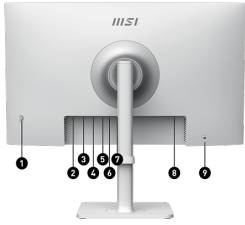

WEIGHT (NW / GW)	6.55 kg (14.44 lbs) / 9.75 kg (21.50 lbs)
CERTIFICATES	CB/CE
Compatibility	PC, Mac, PS5™, PS4™, Xbox, Mobile, Notebook *All trademarks and the registered trademarks are the property of their respective owners.
NOTE	HDMI™ : 3840 x 2160 (Up to 60Hz) DisPlayPort: 3840 x 2160 (Up to 60Hz) Type-C: 3840 x 2160 (Up to 60Hz) Delta-E (ΔE) ≤ 2
ACCESSORIES	1x HDMI Cable (2.0), 1x Type-C Cable (3.2 Gen 1), 1x USB Type-B to A Cable (3.2 Gen 1), 1x Power Cord, 1x Quick Guide, 4x VESA Wall Mount Screw

CONNECTIONS

1. 5-way Navigator
2. 1x Headphone-out
3. 2x HDMI™ 2.0b (UHD@60Hz)
4. 1x DisplayPort 1.4a
5. 1x Type-C (DP alt.) w/ 98W PD
6. 1x USB 5Gbps Type-B
7. 3x USB 5Gbps Type-A
8. AC-in
9. Kensington Lock