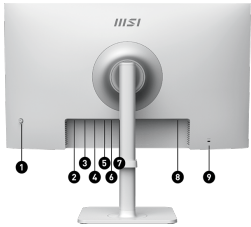

CARTON DIMENSION (W X D X H)	814 x 149 x 410 mm (32.05 x 5.87 x 16.14 inch)
WEIGHT (NW / GW)	5.35 kg (11.79 lbs) / 8 kg (17.64 lbs)
NOTE	HDMI™: 1920 x 1080 (Up to 144Hz) DisplayPort: 1920 x 1080 (Up to 144Hz) Type-C: 1920 x 1080 (Up to 144Hz) Delta-E (ΔE) ≤ 2 Support: HDMI™ CEC / MSI Power Link, KVM 1.0, FW Update; Non-Support: PIP/PBP
ACCESSORIES	1x HDMI™ Cable (2.0b), 1x Type-C Cable (3.2 Gen 1), 1x USB Type-B to A Cable (3.2 Gen 1), 1x Power Cord, 1x Quick Guide, 4x VESA Wall Mount Screw, Color Report, 1x Cable Clip

CONNECTIONS

1. 5-Way Navi-Key
2. 1x USB 5Gbps Type-B
3. 2x USB 5Gbps Type-A
4. 1x Type-C (DP alt.) w/ 65W PD
5. 1x DisplayPort 1.2a
6. 1x HDMI™ 2.0b (FHD@144Hz)
7. 1x Headphone-out
8. AC-in
9. Kensington-Lock