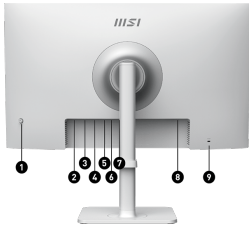

CARTON DIMENSION (W X D X H)	613.49 x 63.81 x 362.45 mm (24.15 x 2.51 x 14.27 inch)
WEIGHT (NW / GW)	6.4 kg (14.11 lbs) / 10 kg (22.05 lbs)
NOTE	HDMI™: 1920 x 1080 (Up to 144Hz) DisplayPort: 1920 x 1080 (Up to 144Hz) Type-C: 1920 x 1080 (Up to 144Hz) Support: HDMI™ CEC / MSI Power Link, KVM 1.0, FW Update; Non-Support: PIP/PBP
ACCESSORIES	1x HDMI Cable (2.0b), 1x Type-C Cable (3.2 Gen 1), 1x USB Type-B to A Cable (3.2 Gen 1), 1x Power Cord, 1x Quick Guide, 4x VESA Wall Mount Screw, Color Report

CONNECTIONS

1. 5-Way Navi-Key
2. 1x USB 5Gbps Type-B
3. 2x USB 5Gbps Type-A
4. 1x Type-C (DP alt.) w/ 65W PD
5. 1x DisplayPort 1.2a
6. 1x HDMI™ 2.0b (FHD@144Hz)
7. 1x Headphone-out
8. AC-in
9. Kensington-Lock